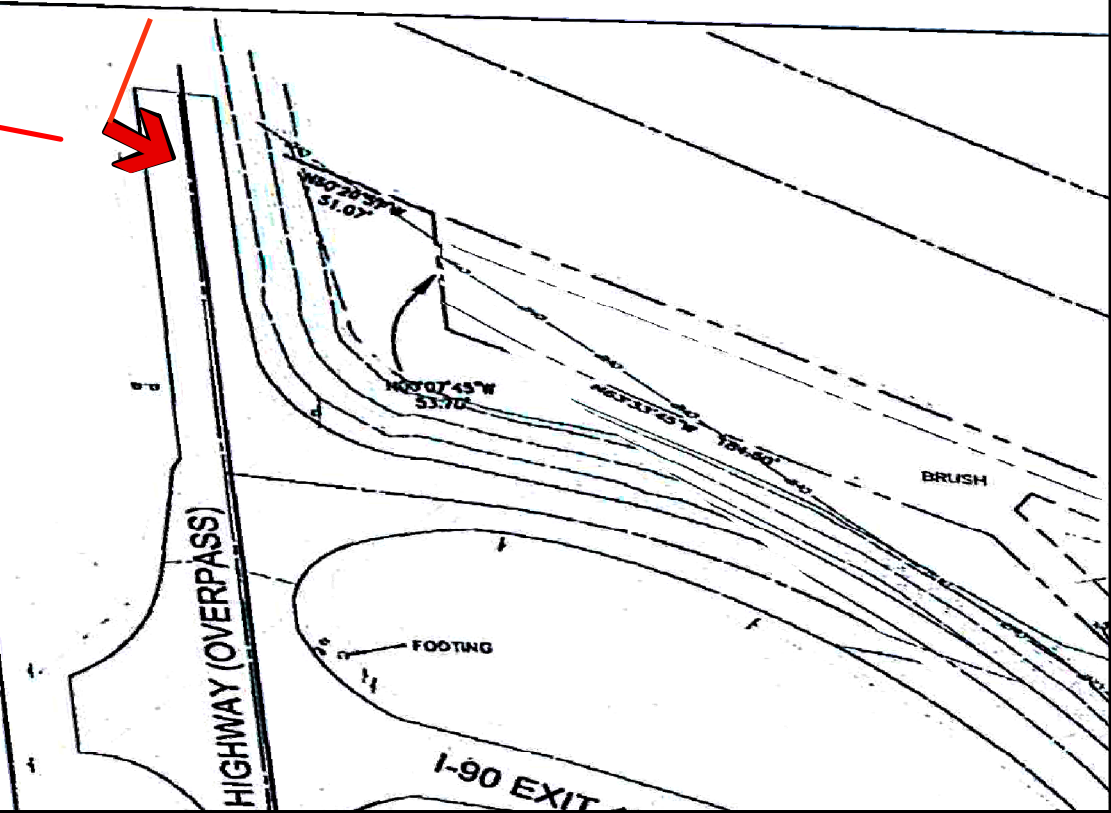

Date & Time: Wed Jan 25 14:36:40 PST 2017
Position: 647°03'21.8"N / 120°39'58.8"W
Altitude: 1641R
Datum: WGS-84
Azimuth/Bearing: 117° S63E 2080mils (True)
Elevation Grade: -005%
Horizon Grade: +002%
Zoom: 1X
View from road

SE-17-00001 Godzilla Truckstop

Northwest Corner